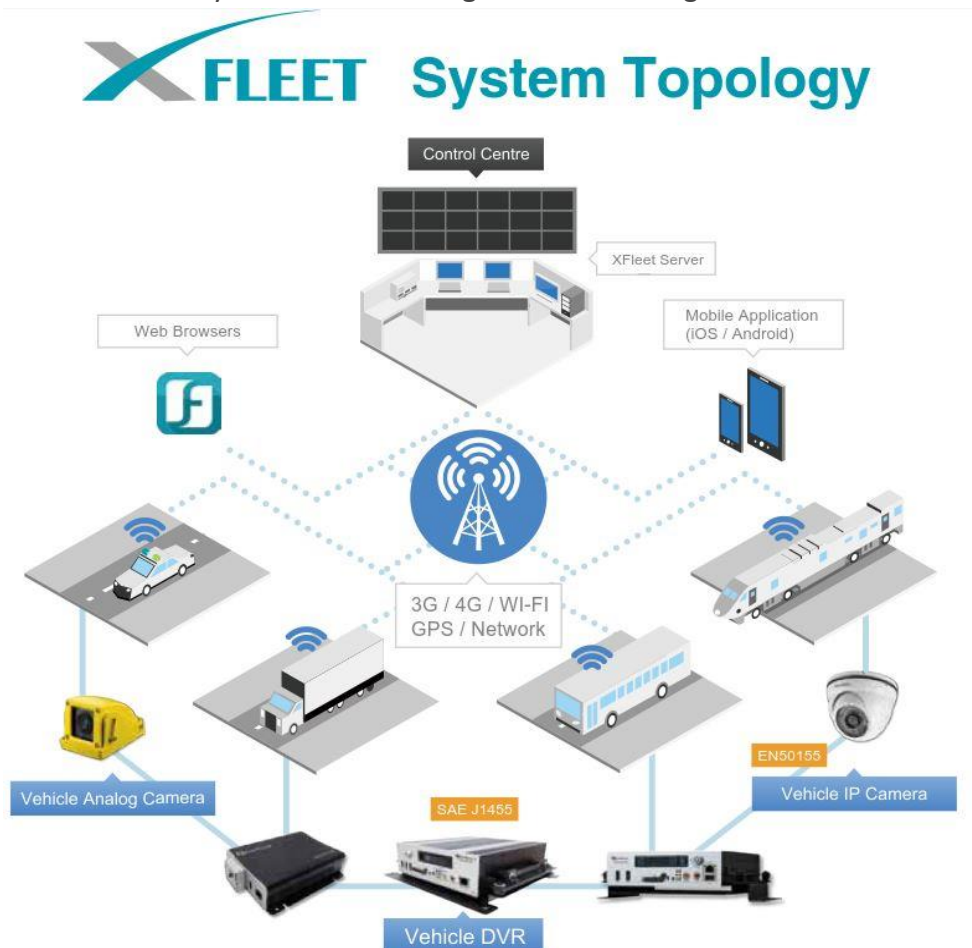

EN50155 Railway Compliance Standards; it has also passed stringent environmental performance testing as shown by its SAE J1455 certification. In its manufacturing process, EverFocus constantly strives to uphold efficiency and quality control. The Company's EMV1200 FHD and EMV400S FHD, part of its EMV series mobile DVRs, were the recipients of the 2018 Taiwan Excellence Award.

Xfleet, a web-based fleet management system, is also a major highlight of the exhibition. The in-vehicle 3G/4G/WiFi/GPS can transmit real-time monitoring images and vehicle body information to each monitoring site for data back-up. The monitoring center can then use Xfleet to check site information and keep abreast of the vehicle's real-time location and on-the-road images as well as perform driving behavior analysis and management personnel dispatching. The Xfleet Management System also adopts a web platform to support all kinds of tablet, PC and mobile devices. It also comes with a user-friendly Xfleet Mobile App, which keeps users up-to-date on various situations, further enhancing management efficiency and establishing a safer driving environment.

EverFocus invites you to come and check out its large-fleet vehicle solutions at the EverFocus Booth No. L0518 on the 4th floor of the Taipei Nangang Exhibition Center during the four-day Taipei International Auto Parts & Accessories Show (Taipei AMPA) from April 11 - 14, 2018.